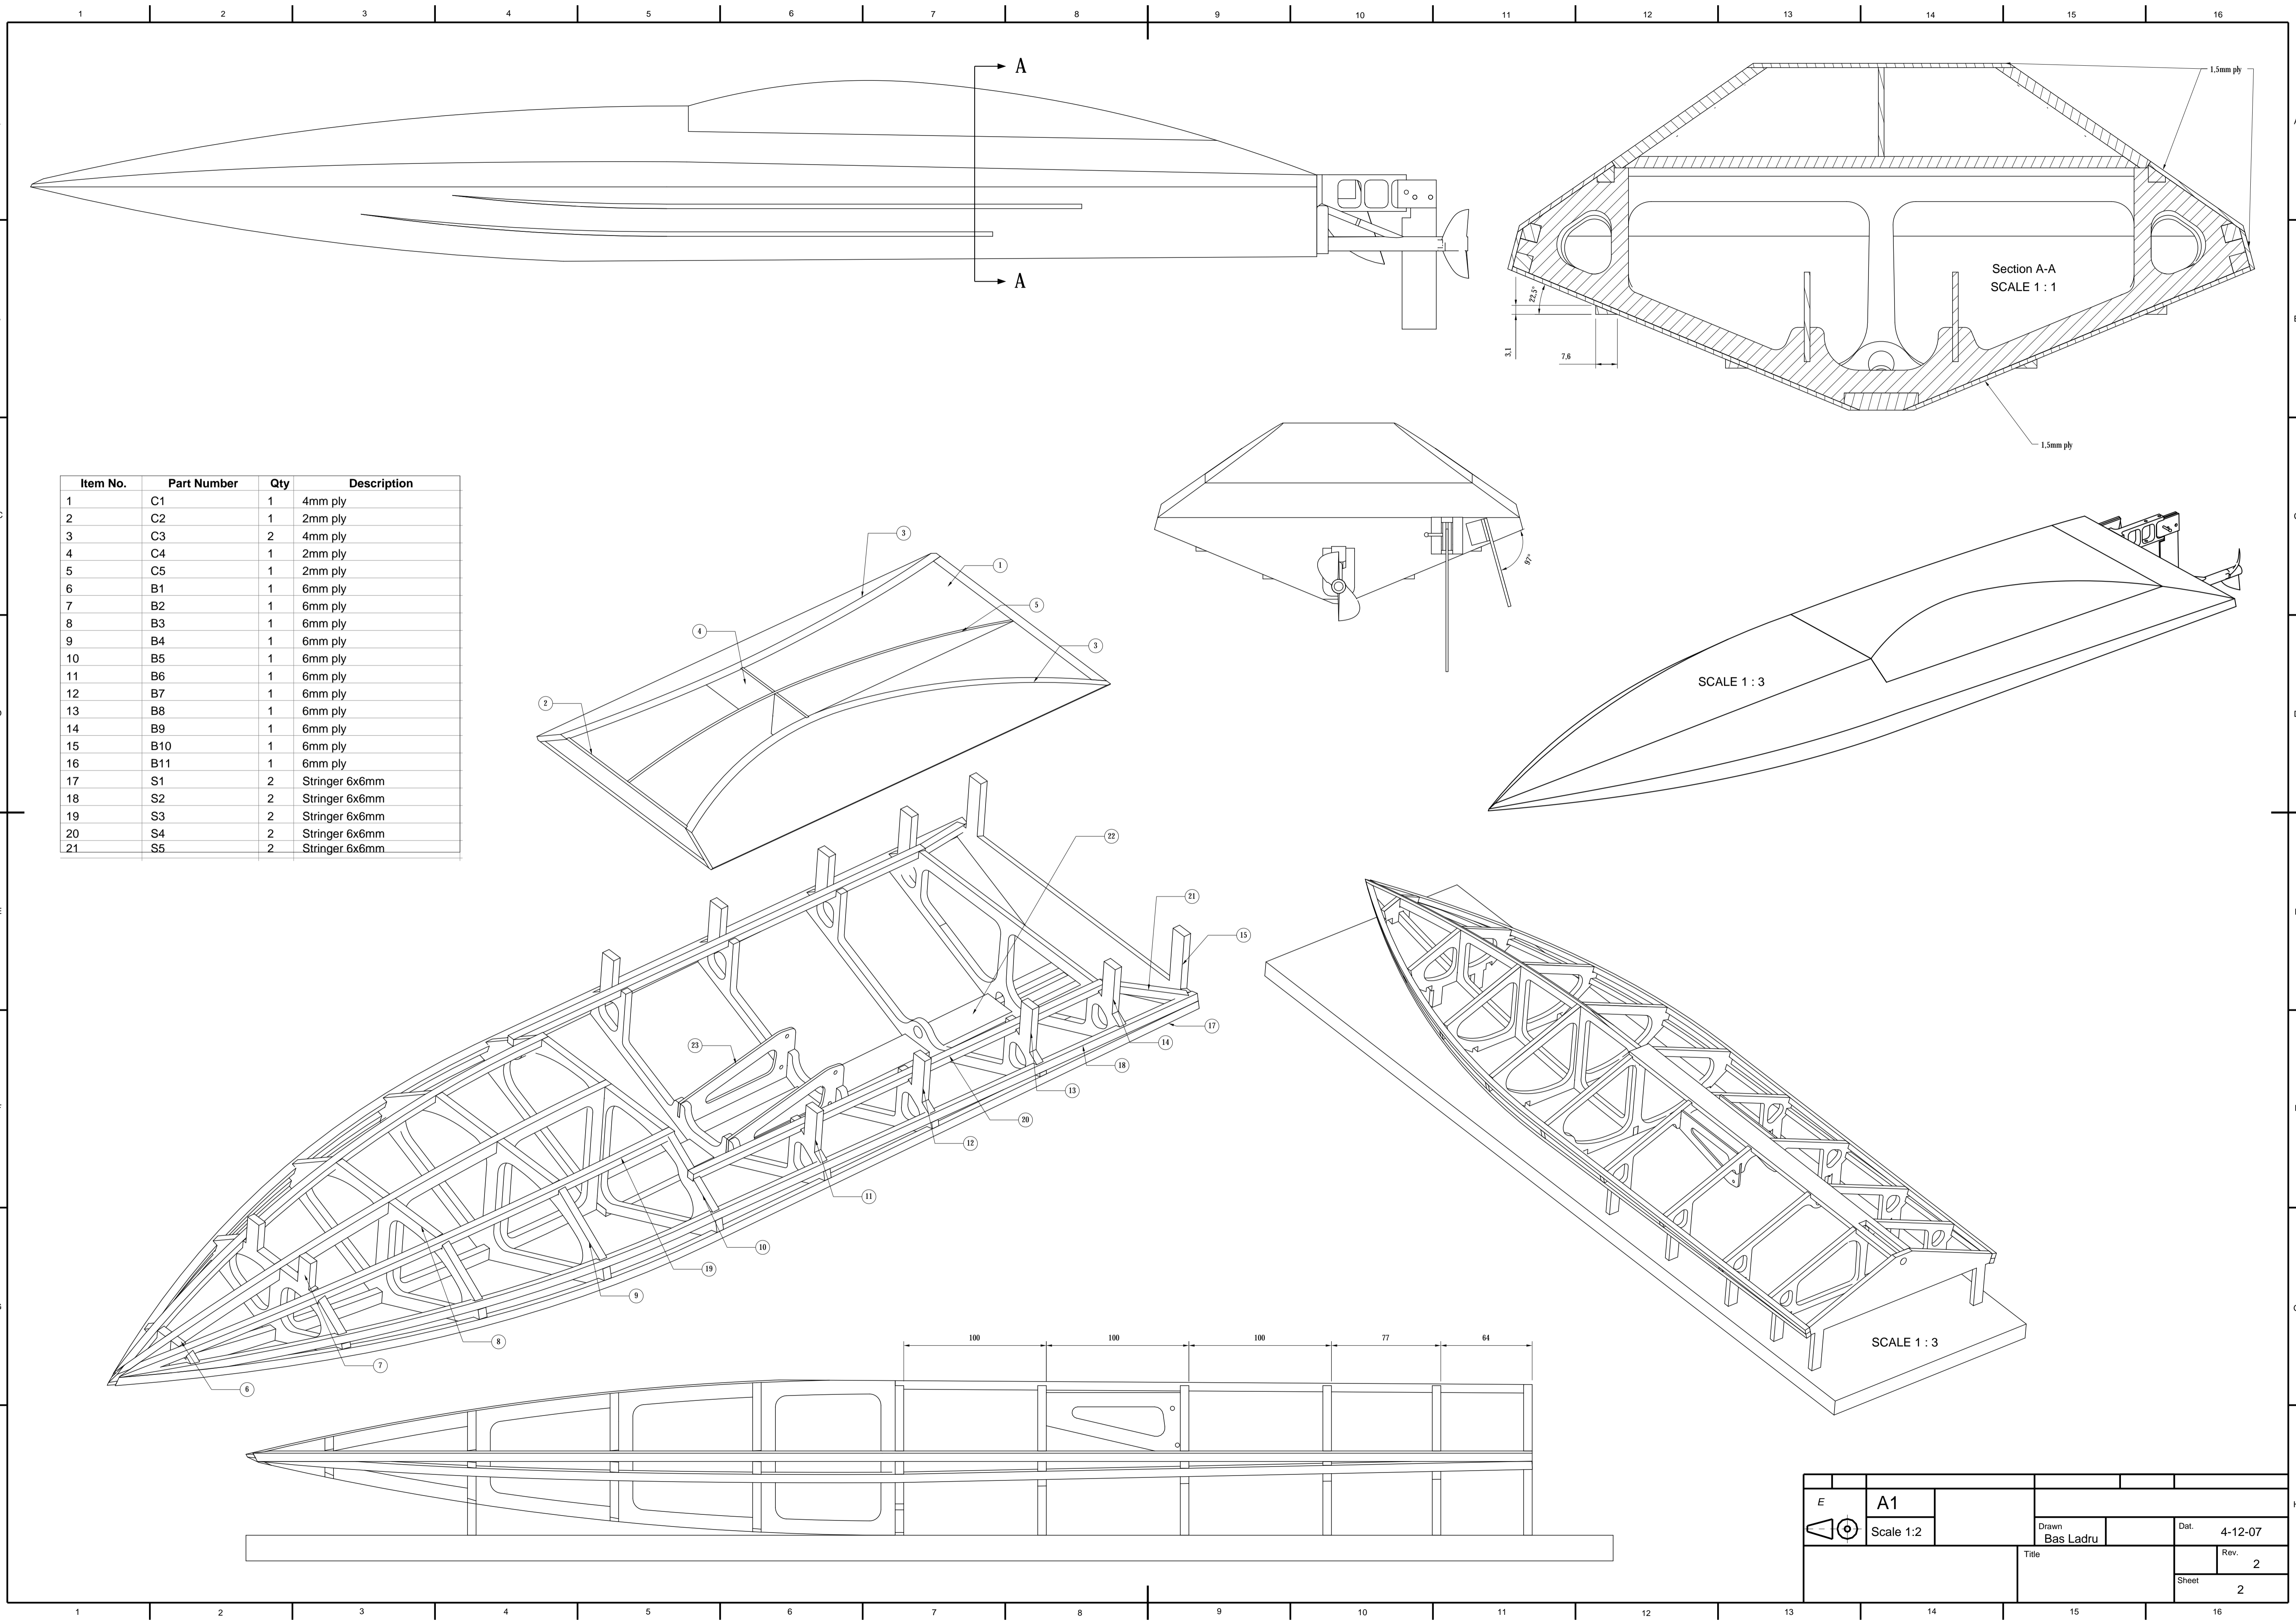

Item No.	Part Numbe	Description
1	B1	6mm ply
2	B2	6mm ply
3	B3	6mm ply
4	B4	6mm ply
5	B5	6mm ply
6	B6	6mm ply
7	B7	6mm ply
8	B8	6mm ply
9	B9	6mm ply
10	B10	6mm ply
11	B11	6mm ply
12	E1	2mm epoxy
13	C1	4mm ply
14	C2	2mm ply
15	C3	4mm ply
16	C4	2mm ply

E	A1	Date: 4-12-07	
		Drawn: Bas Ladru	Rev: 2
Title: Wasabi 900E		Sheet: 1	

Item No.	Part Number	Qty	Description
1	C1	1	4mm ply
2	C2	1	2mm ply
3	C3	2	4mm ply
4	C4	1	2mm ply
5	C5	1	2mm ply
6	B1	1	6mm ply
7	B2	1	6mm ply
8	B3	1	6mm ply
9	B4	1	6mm ply
10	B5	1	6mm ply
11	B6	1	6mm ply
12	B7	1	6mm ply
13	B8	1	6mm ply
14	B9	1	6mm ply
15	B10	1	6mm ply
16	B11	1	6mm ply
17	S1	2	Stringer 6x6mm
18	S2	2	Stringer 6x6mm
19	S3	2	Stringer 6x6mm
20	S4	2	Stringer 6x6mm
21	S5	2	Stringer 6x6mm

E	A1	Scale 1:2	Title		Date	
			Bas Ladru	4-12-07	Rev. 2	
			Sheet		2	